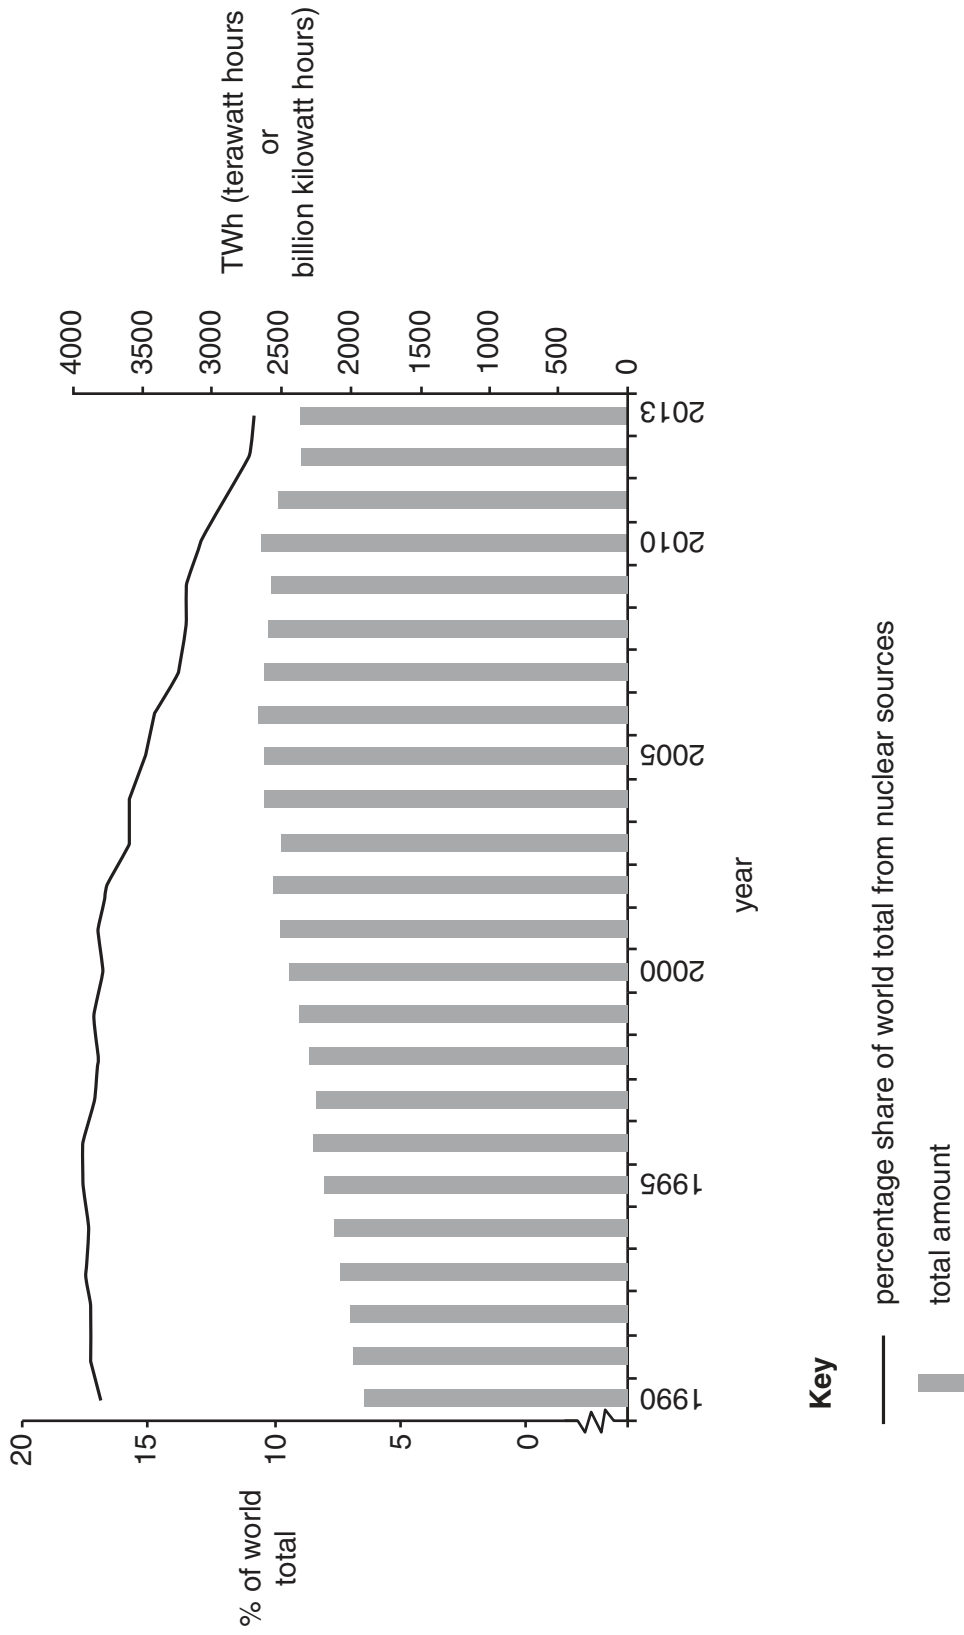


GEOGRAPHY

9696/31

Paper 3 Advanced Human Options

May/June 2016

INSERT

1 hour 30 minutes

READ THESE INSTRUCTIONS FIRST

This Insert contains the Photograph and all the Figures referred to in the questions.

This document consists of **7** printed pages and **1** blank page.

Photograph A for Question 1

An oil palm plantation in the tropical rainforest in Malaysia, an NIC in SE Asia

Fig. 1 for Question 3
Amount and share of electricity produced from nuclear sources in the world, 1990–2013

Key

- percentage share of world total from nuclear sources
- total amount

Fig. 2 for Question 6

A model of the multiplier effect applied to tourism

Turn over for Figs. 3A and 3B for Question 8

Figs. 3A and 3B for Question 8