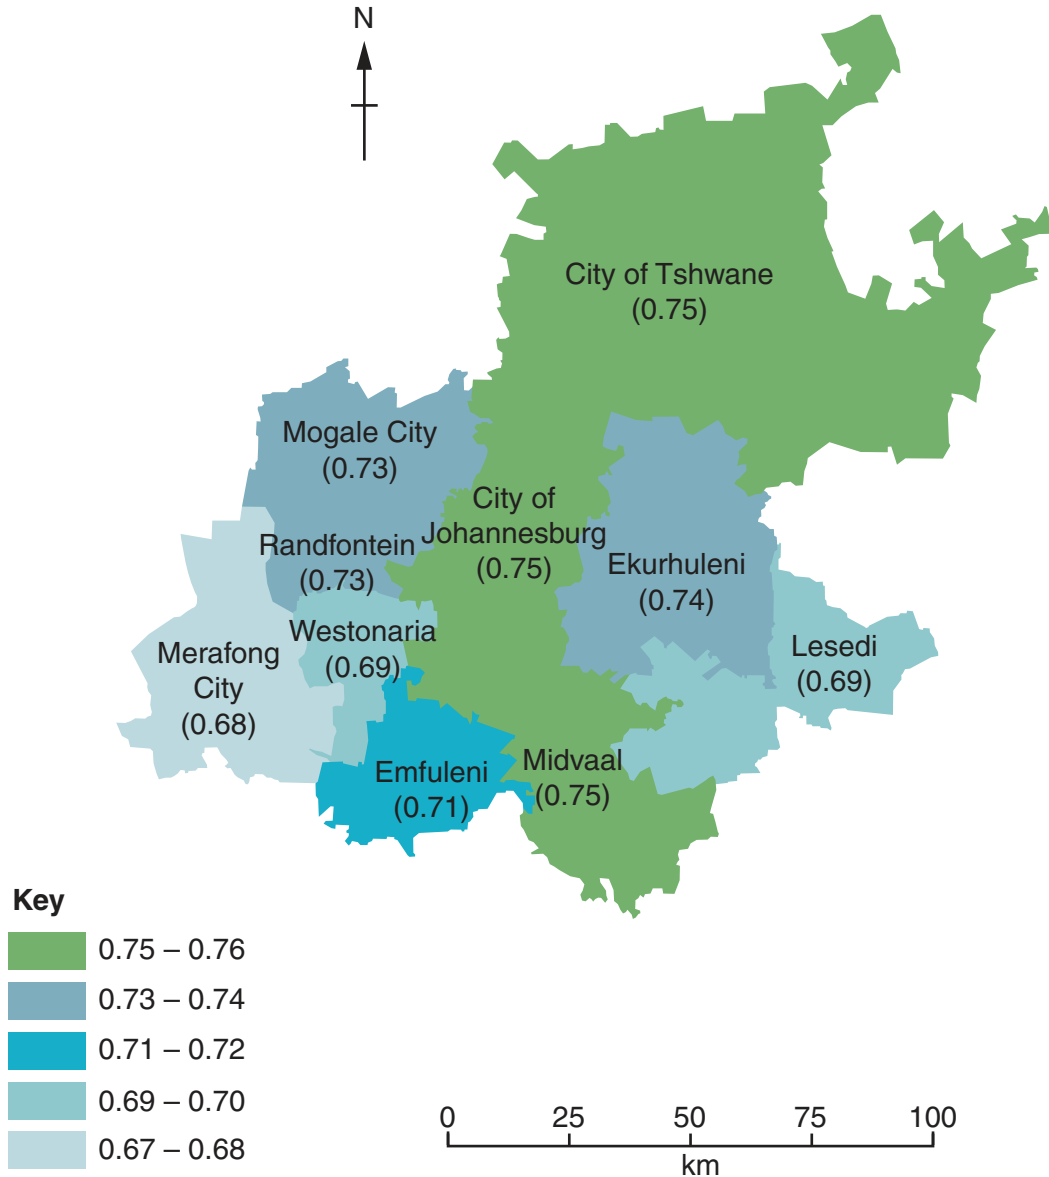

This document consists of **7** printed pages and **1** blank page.

Photograph A for Question 1

An oil palm plantation in the tropical rainforest in Malaysia, an NIC in SE Asia

Fig. 1 for Question 3
Amount and share of electricity produced from nuclear sources in the world, 1990–2013

Key

- percentage share of world total from nuclear sources
- total amount

Fig. 2 for Question 6

A model of the multiplier effect applied to tourism

Turn over for Figs. 3A and 3B for Question 8

Figs. 3A and 3B for Question 8

Fig. 3A

Human development index (HDI) for the Gauteng City Region, South Africa, 2012

Human development index comprises three measures: GDP per person in US\$, life expectancy and education (measured by years of schooling).

The average HDI for the whole Gauteng City Region in 2012 was 0.74.

Fig. 3B

Location of Gauteng City Region in South Africa

BLANK PAGE

Permission to reproduce items where third-party owned material protected by copyright is included has been sought and cleared where possible. Every reasonable effort has been made by the publisher (UCLES) to trace copyright holders, but if any items requiring clearance have unwittingly been included, the publisher will be pleased to make amends at the earliest possible opportunity.